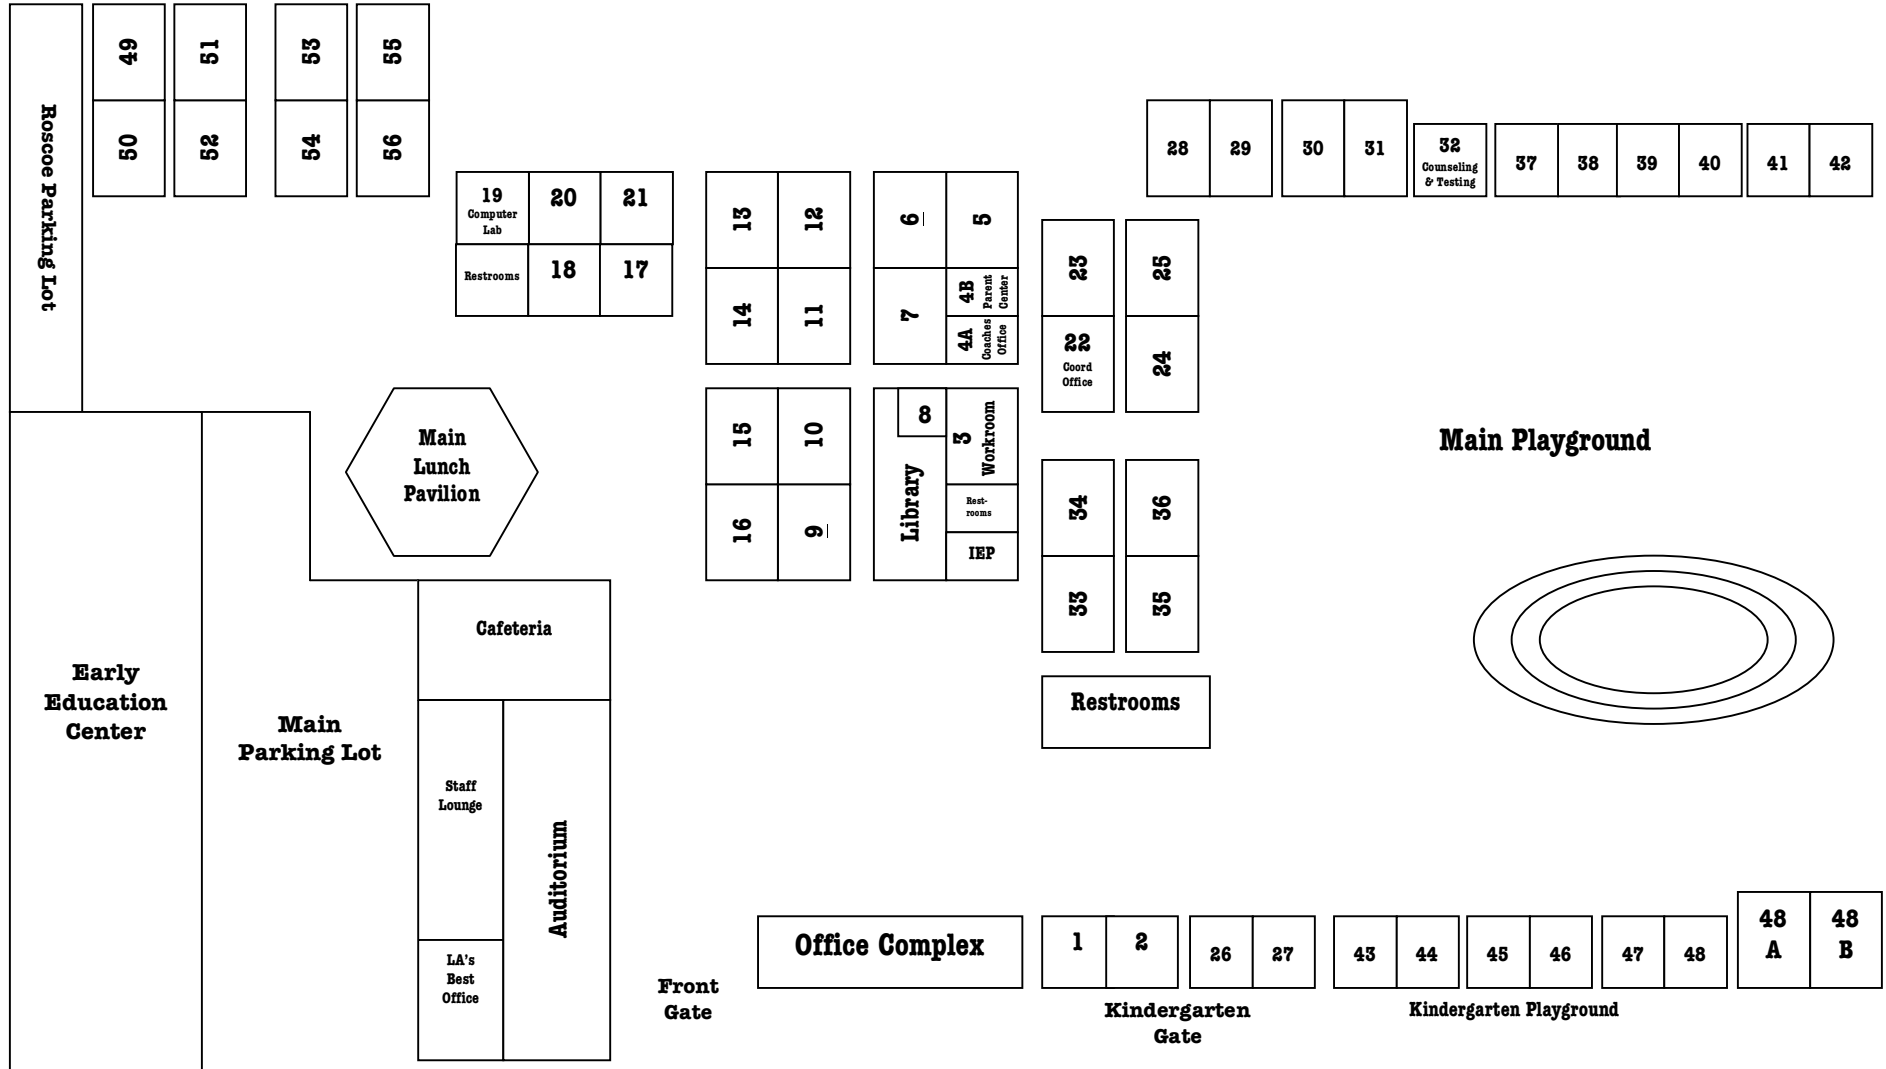

LOS ANGELES UNIFIED SCHOOL DISTRICT  
**Noble Avenue Elementary School**  
 8329 Noble Avenue North Hills, CA 91343

**SCHOOL MAP**

**ROSCOE BLVD**

**CHASE STREET**

**NOBLE AVENUE**