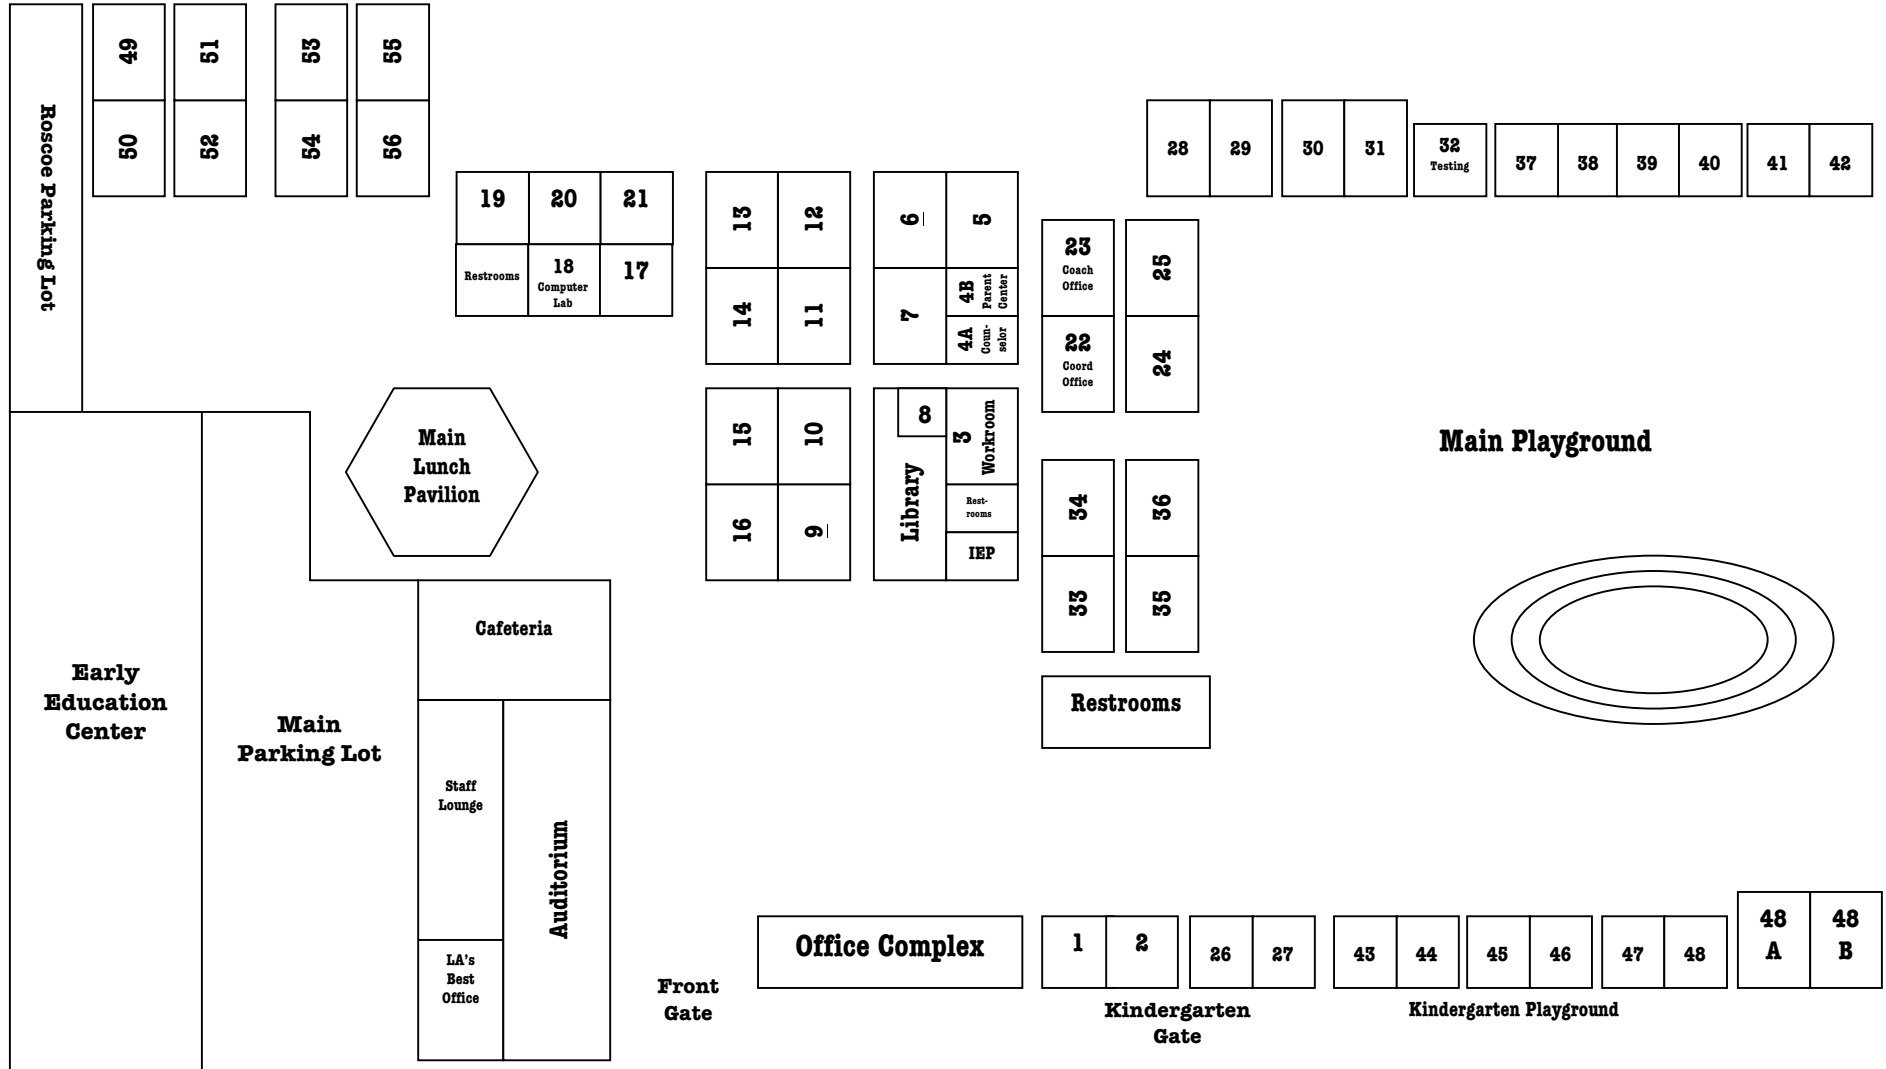

LOS ANGELES UNIFIED SCHOOL DISTRICT
Noble Avenue Elementary School
 8329 Noble Avenue North Hills, CA 91343

SCHOOL MAP

ROSCOE BLVD

CHASE STREET

NOBLE AVENUE