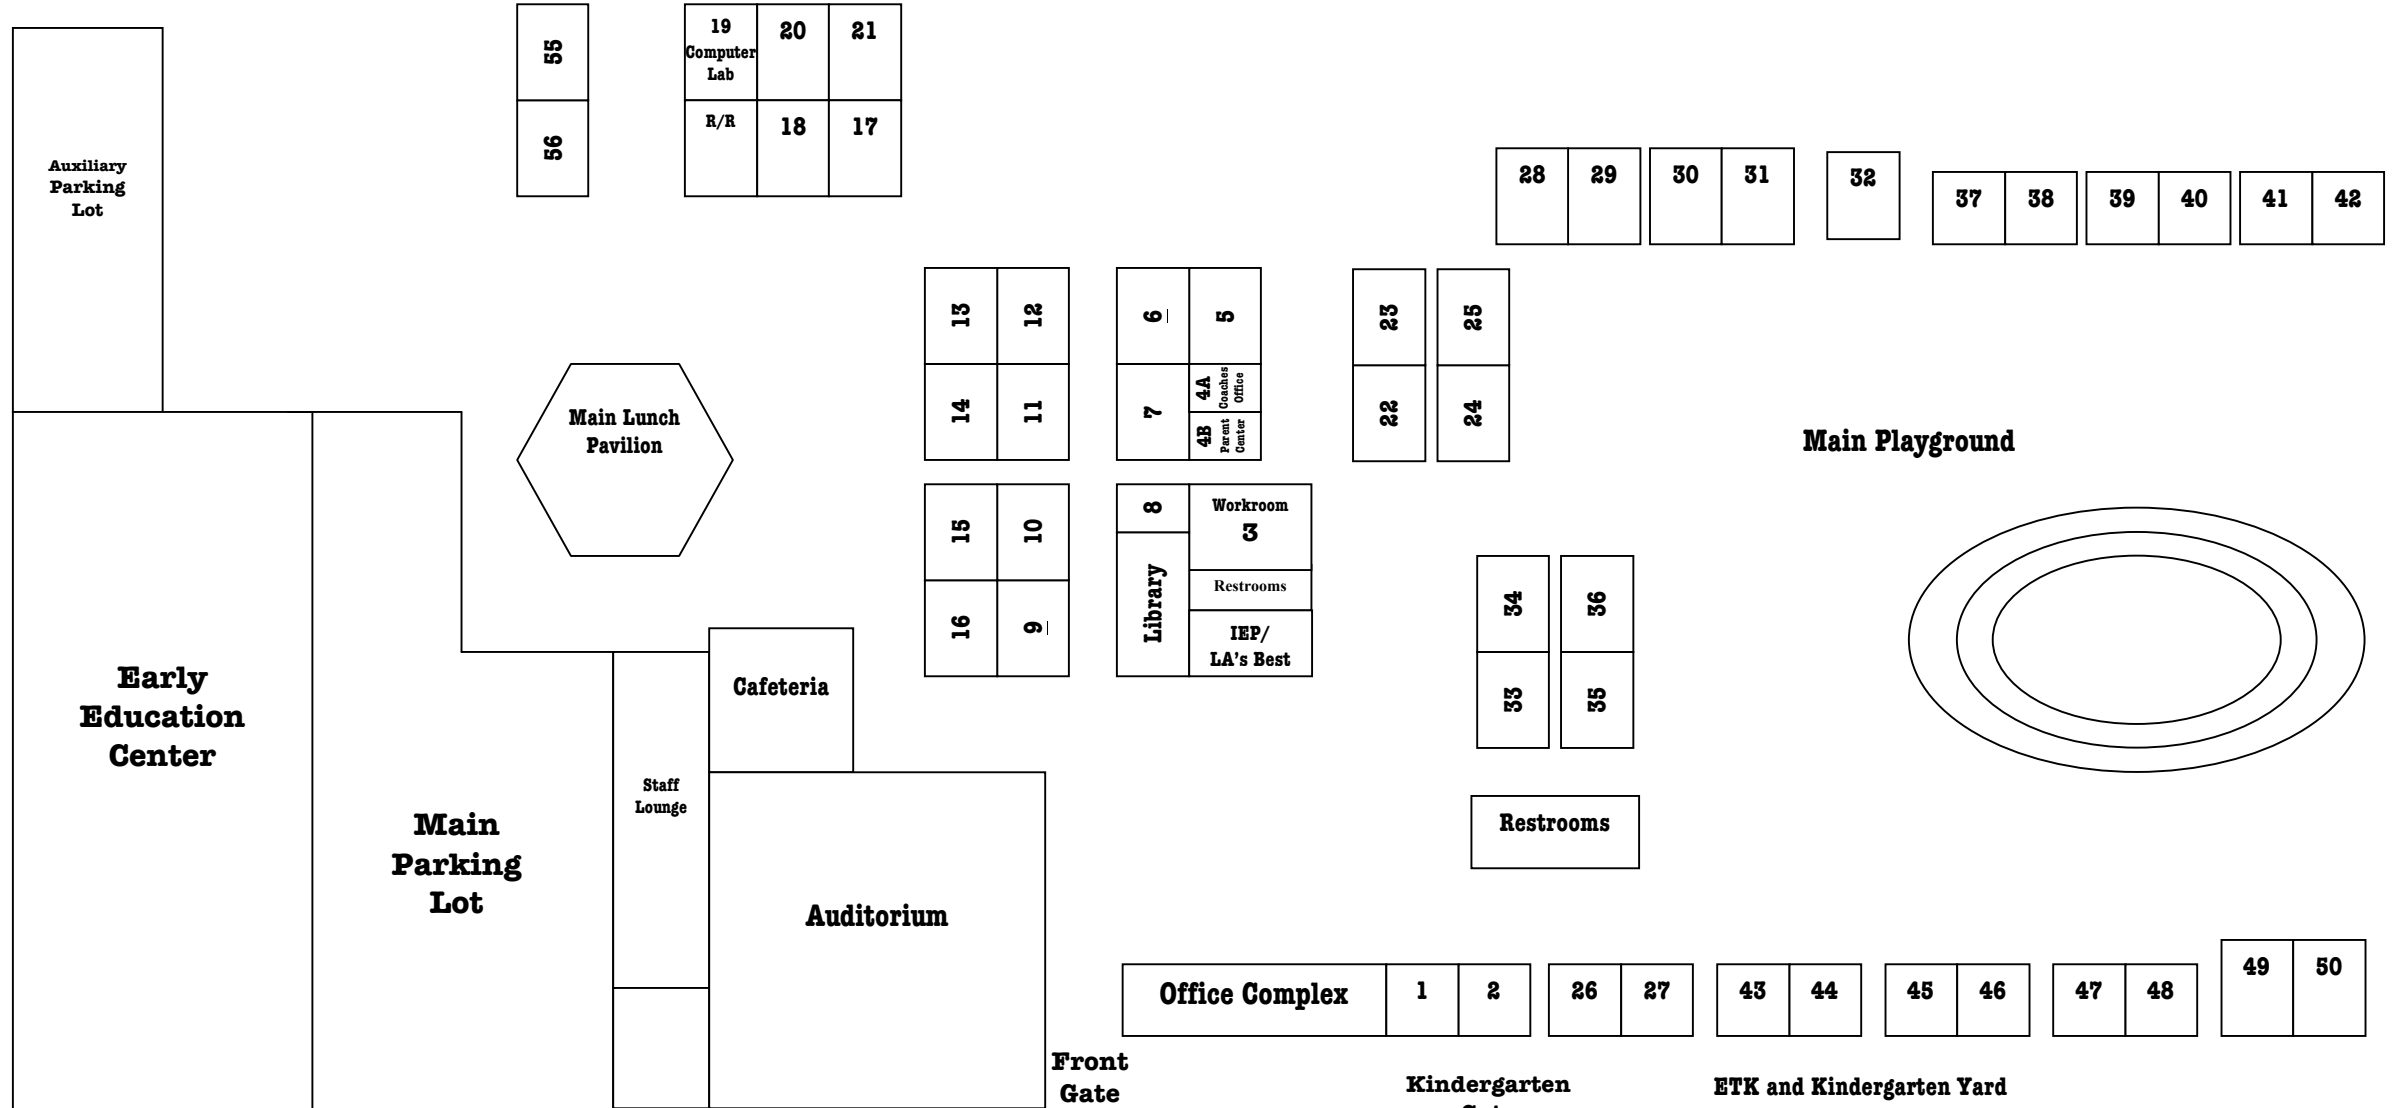

LOS ANGELES UNIFIED SCHOOL DISTRICT  
**Noble Avenue Elementary School**  
 8329 Noble Avenue North Hills, CA 91343

**SCHOOL MAP**

ROSCOE BLVD

CHASE STREET

Front Gate

Kindergarten Gate

ETK and Kindergarten Yard

NOBLE AVENUE