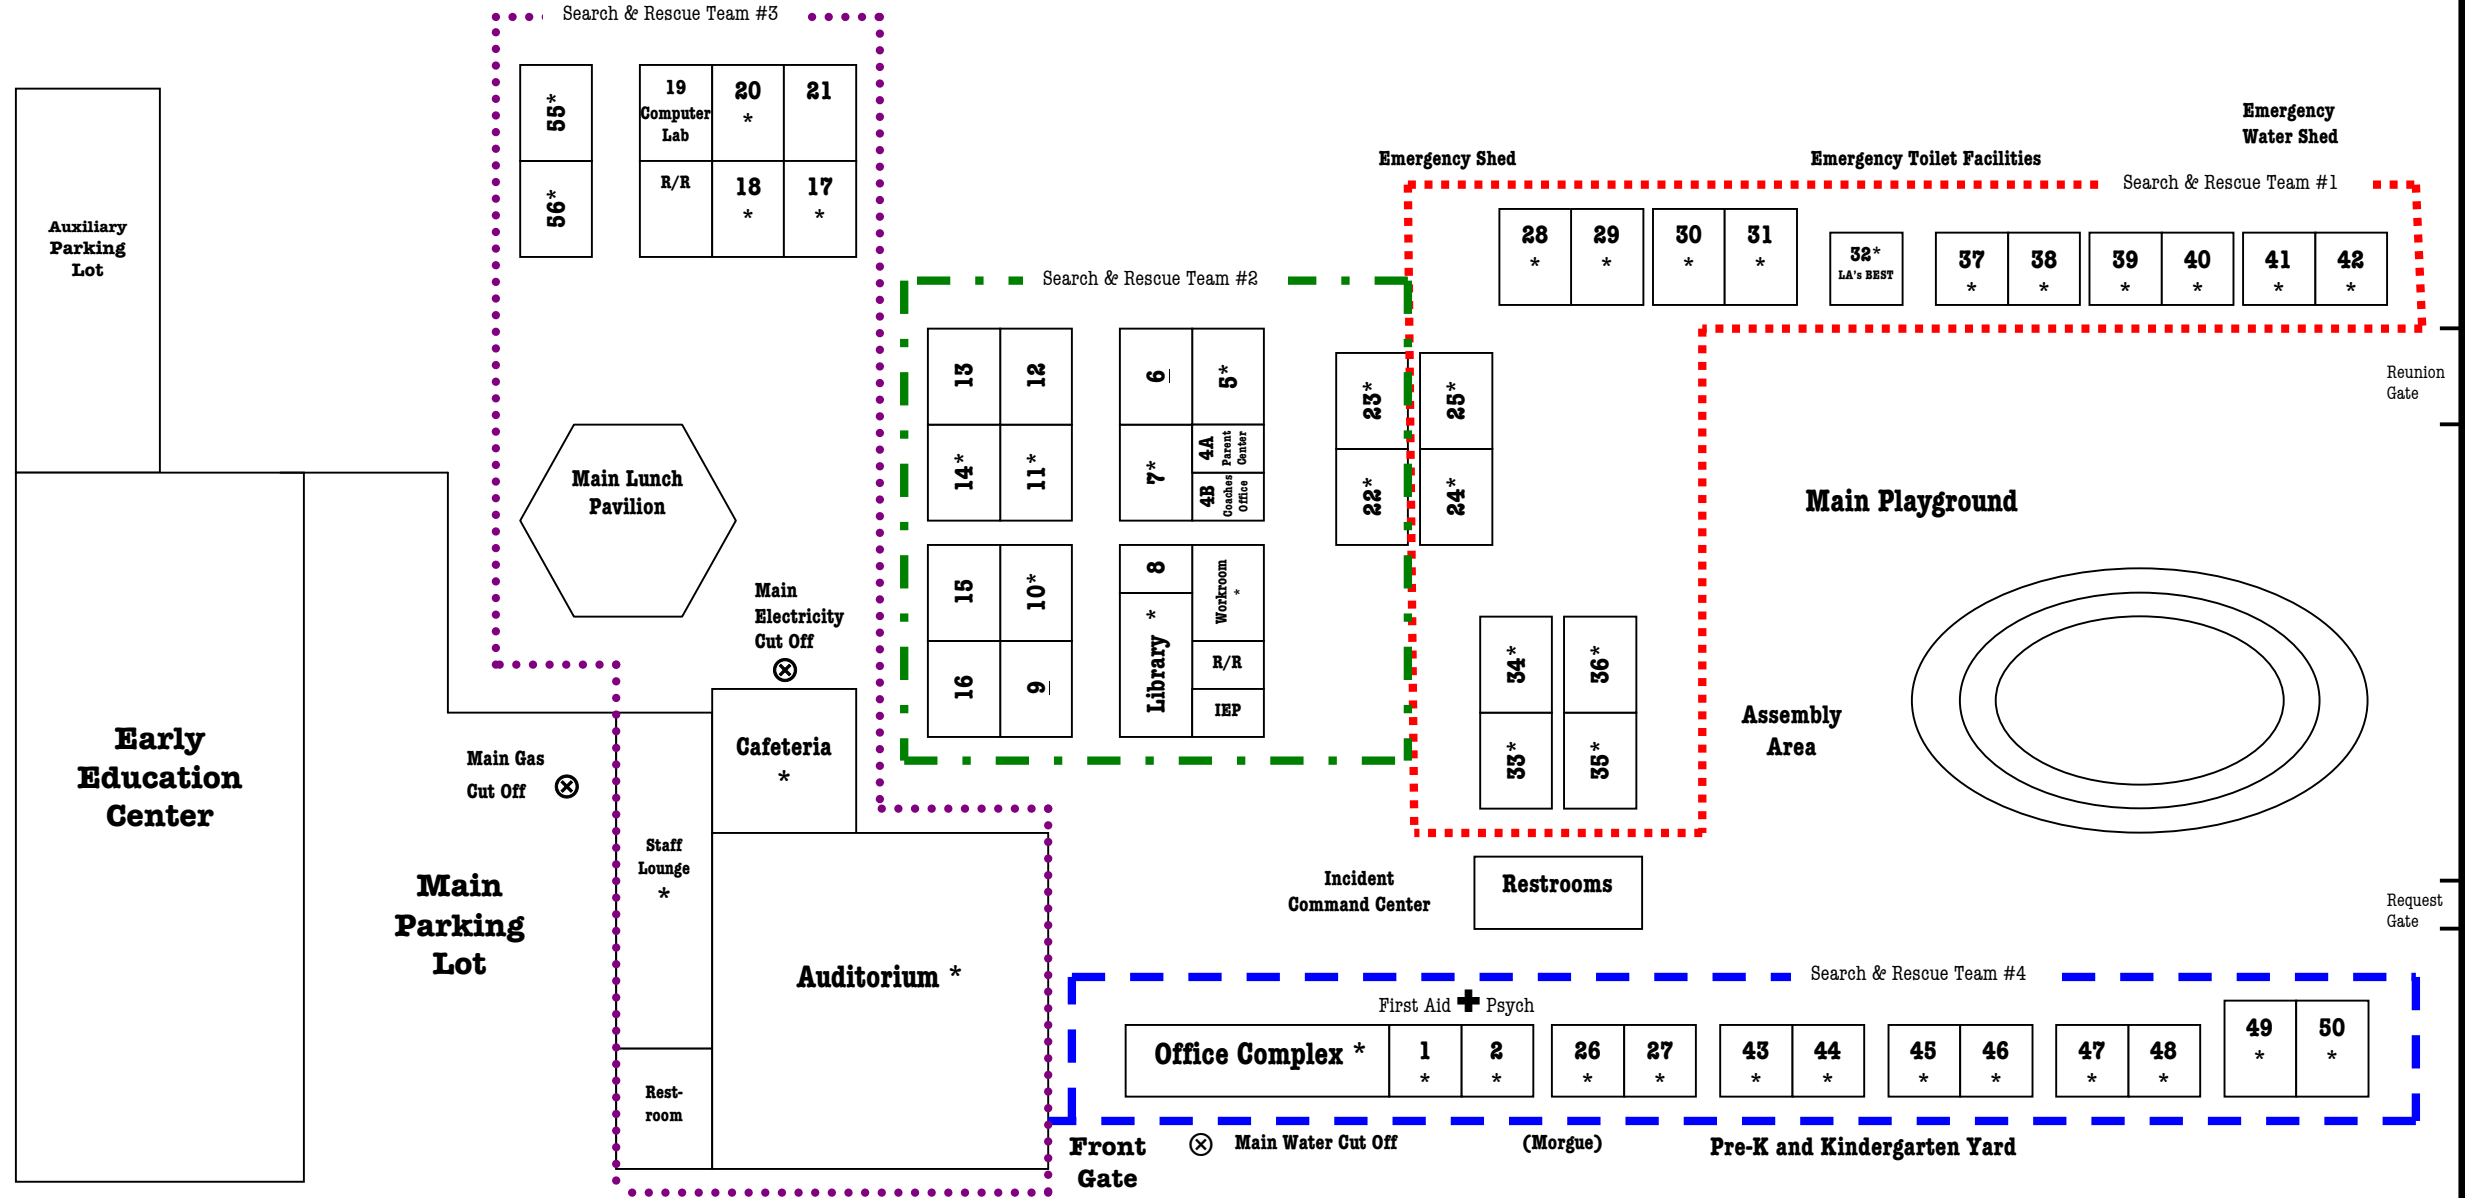

LOS ANGELES UNIFIED SCHOOL DISTRICT
Noble Avenue Elementary School
 8329 Noble Avenue North Hills, CA 91343

SCHOOL MAP

- * = Fire Extinguisher
- + = First Aid
- ⊗ = Main Shut Off

ROSCOE BLVD

NOBLE AVENUE